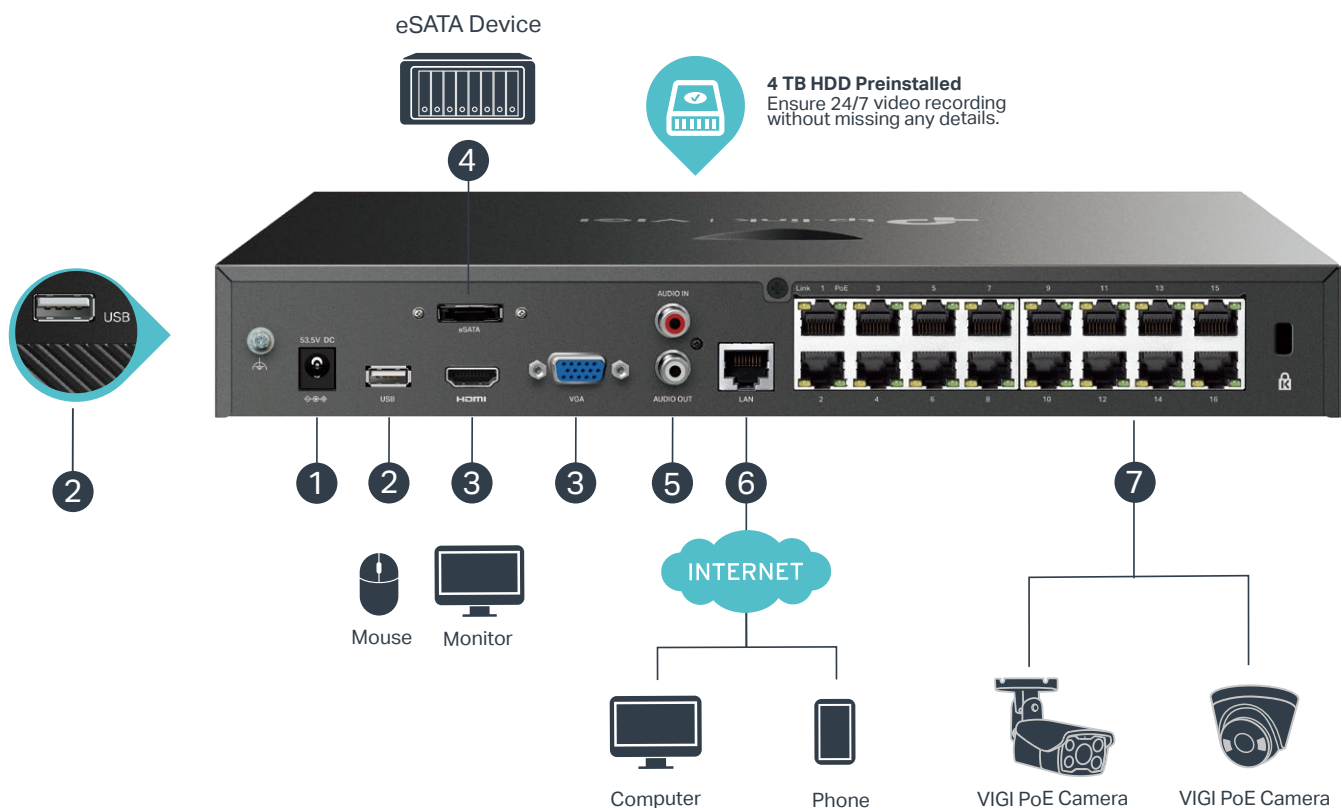

16 Channel PoE+ Network Video Recorder

MODEL: VIGI NVR2016H-16MP

H.265+

16 PoE+ Ports | **140W** PoE Budget

2 SATA Interfaces
Up to 10 TB for Each HDD

Remote Management
Dedicated VIGI app

Smart Detection
Configuration for Better Monitoring*

Highlight

16-Channel Live View

Ensure a real-time display of every monitored area on one screen and take everything under your control.

16× PoE+ Ports for Simple Deployment

Easily connect and power your PoE camera with one RJ45 cable transmitting both data and power. No power adapter needed.

4K Video Output

Show more details with up to 8MP resolution for one channel and 16MP decoding capacity in total for all channels

Easy Management

Seamlessly manage the NVR and connected cameras via the web UI, NVR UI, VIGI app, and VIGI Security Manager. Customize the management systems to suit your specific needs.

Network Topology

1. Power Supply
2. Two USB Ports for Mouse, Keyboard, or Mobile Hard Disk Connection[^]
3. HDMI and VGA Ports for Video Output
4. eSATA interface for eSATA device
5. AUDIO IN and AUDIO OUT for Two-Way Audio
6. LAN Port for Ethernet Connection
7. PoE ports for PoE cameras